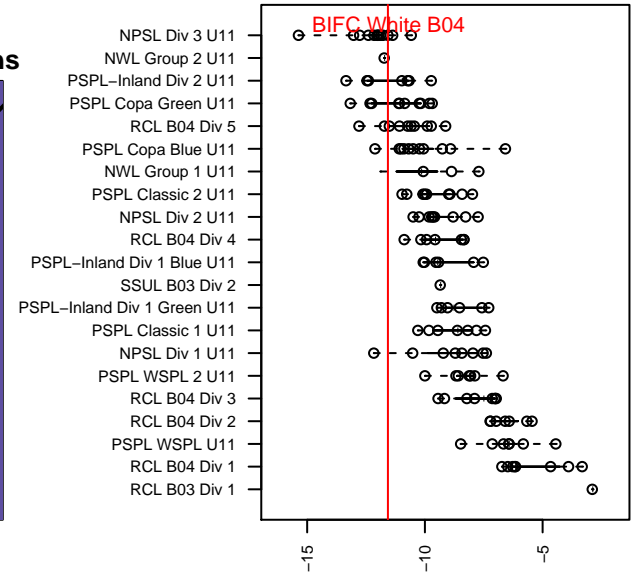

BIFC White B04

Bainbridge Island FC
Bainbridge Island, WA
B04 total strength=92
attack=0.13 defense=0.06
fall league = NPSL Div 3 U11

alt names used:
BIFC BU11 04 White
BIFC B'04 White
BIFC B04 White

Venues played:
2015 Dungeness Cup BU11 Olympic
2015 Island Cup BU11 Silver
2015 NPSL Division 3 U11

**attack and defense variance (black dot)
relative to other teams
and top 10 in region**

**attack and defense rating
relative to others at age
and all opponents in last 13 months**

Performance relative to 13 month average