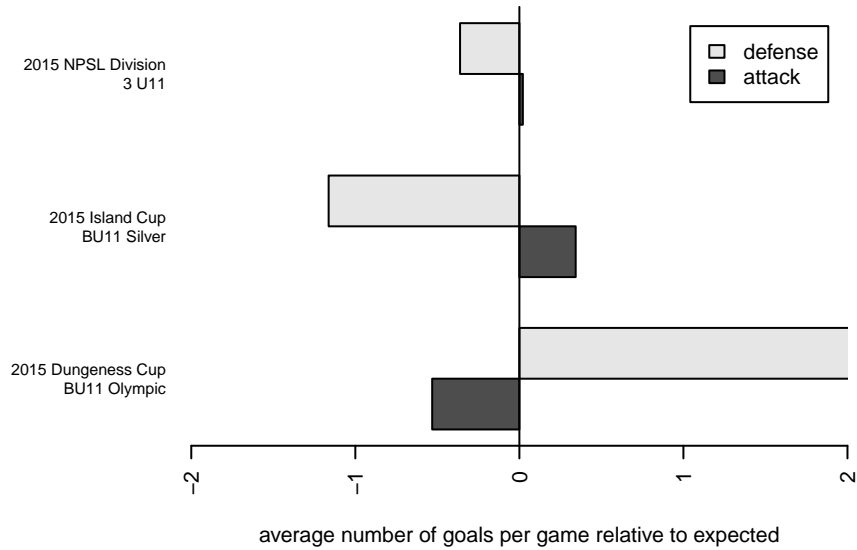

BIFC White B04

Bainbridge Island FC
Bainbridge Island, WA
B04 total strength=92
attack=0.13 defense=0.06
fall league = NPSL Div 3 U11

alt names used:
BIFC BU11 04 White
BIFC B'04 White
BIFC B04 White

Venues played:
2015 Dungeness Cup BU11 Olympic
2015 Island Cup BU11 Silver
2015 NPSL Division 3 U11

**attack and defense variance (black dot)
relative to other teams
and top 10 in region**

**attack and defense rating
relative to others at age
and all opponents in last 13 months**

Performance relative to 13 month average