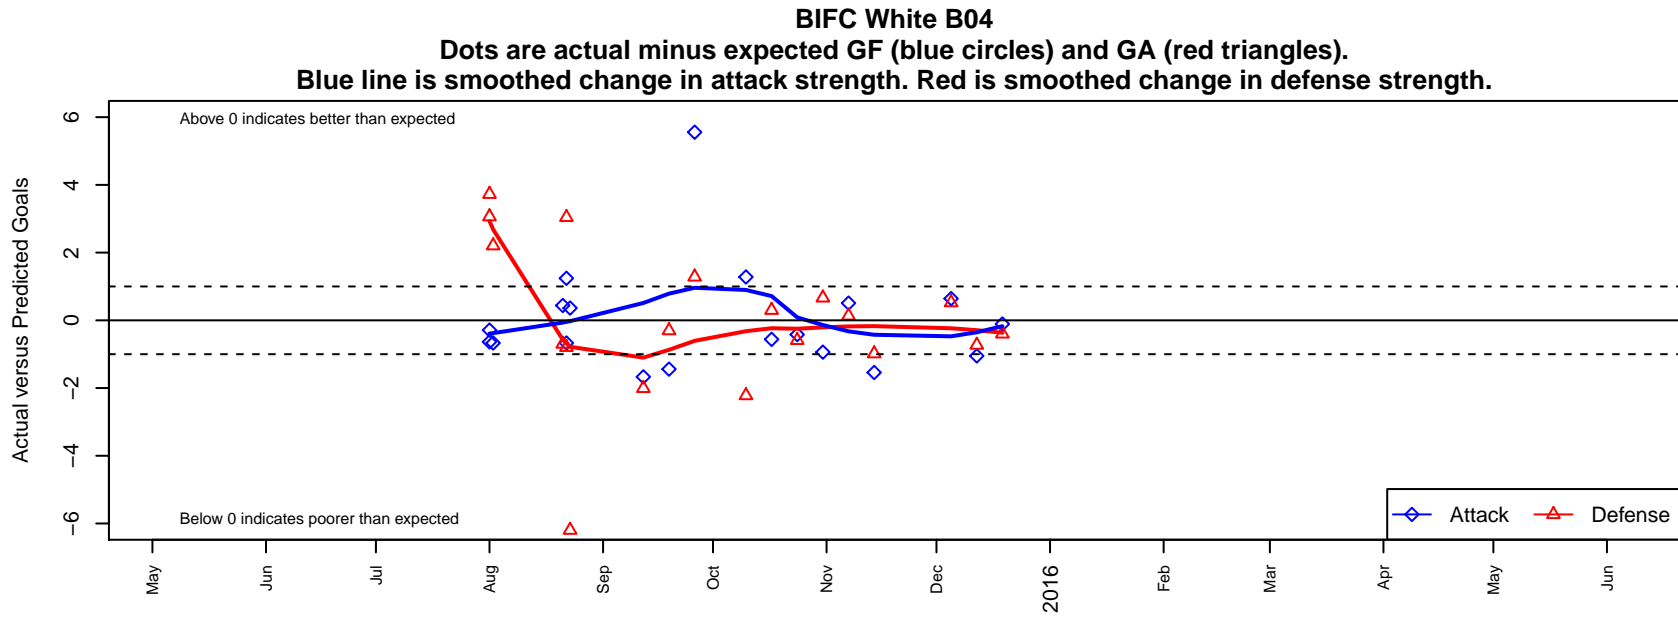

BIFC White B04

Bainbridge Island FC
Bainbridge Island, WA
B04 total strength=92
attack=0.13 defense=0.06
fall league = NPSL Div 3 U11

alt names used:
BIFC BU11 04 White
BIFC B'04 White
BIFC B04 White

Venues played:
2015 Dungeness Cup BU11 Olympic
2015 Island Cup BU11 Silver
2015 NPSL Division 3 U11

**attack and defense variance (black dot)
relative to other teams
and top 10 in region**

**attack and defense rating
relative to others at age
and all opponents in last 13 months**

Performance relative to 13 month average